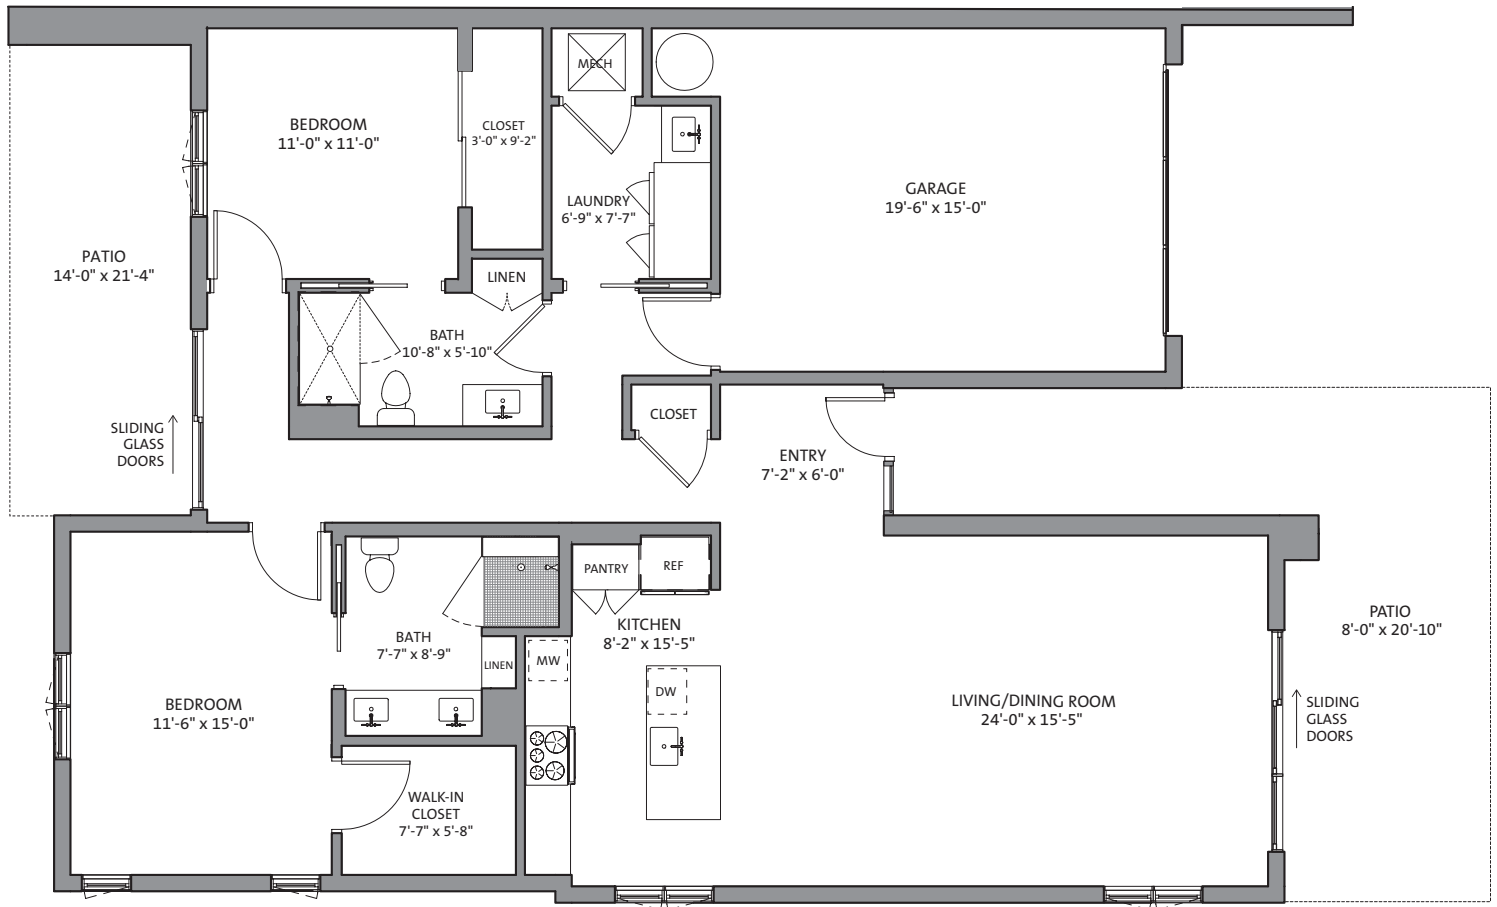

# NEW VILLA HOME

Two Bedroom

Two Bath

1,456 Square Feet\*

\*Square footage and room dimensions subject to change without notice.