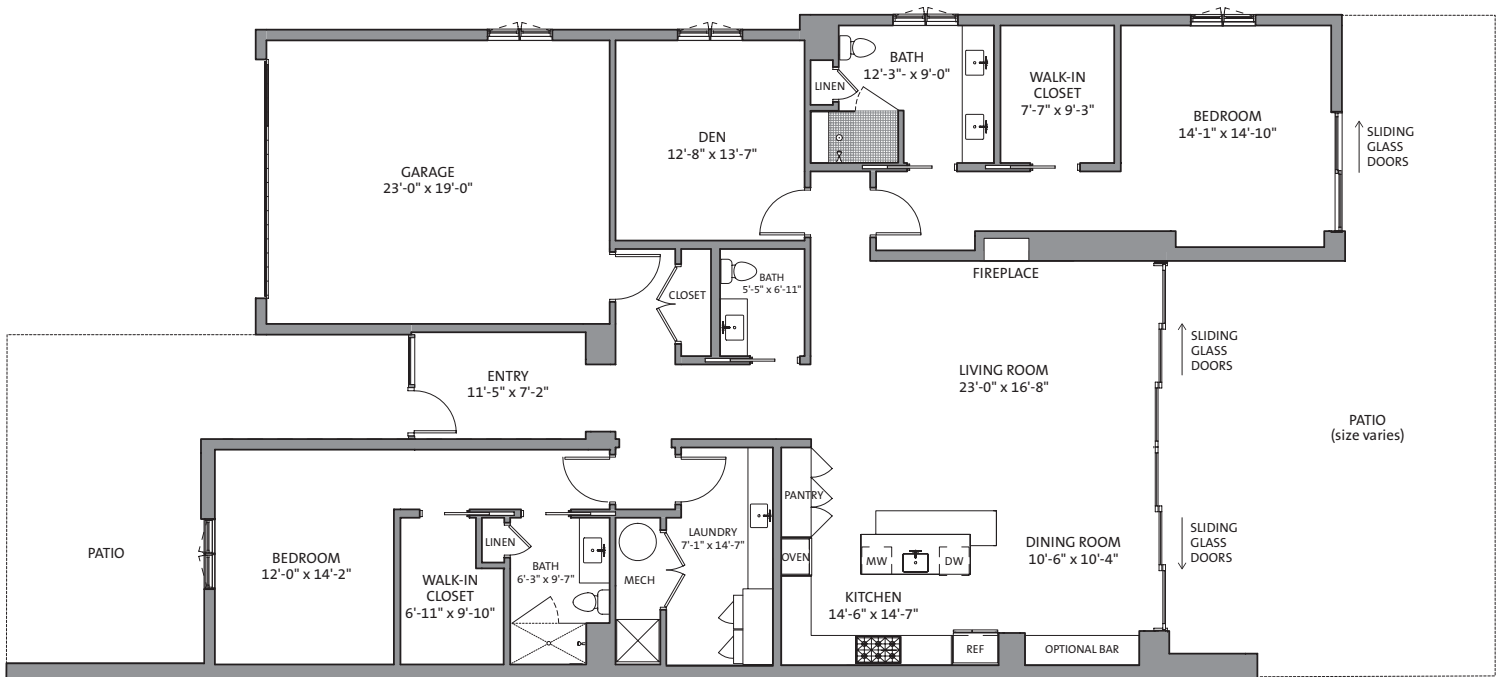

Orvieto

NEW VILLA HOME

Two Bedroom

Two Bath

1,456 Square Feet*

*Square footage and room dimensions subject to change without notice.

Montalcino

NEW VILLA HOME

Two Bedroom Plus Den

Two Bath

1,751 Square Feet*

*Square footage and room dimensions subject to change without notice.

Tramonti I

NEW VILLA HOME

Two Bedroom Plus Den
Two and One-Half Bath
2,372 Square Feet*

*Square footage and room dimensions subject to change without notice.

Positano

NEW VILLA HOME

Two Bedroom Plus Den

Two Bath

2,000 Square Feet*

*Square footage and room dimensions subject to change without notice.

Ravello II

NEW VILLA HOME

Two Bedroom Plus Den
Two and One-Half Bath
2,706 Square Feet*

*Square footage and room dimensions subject to change without notice.