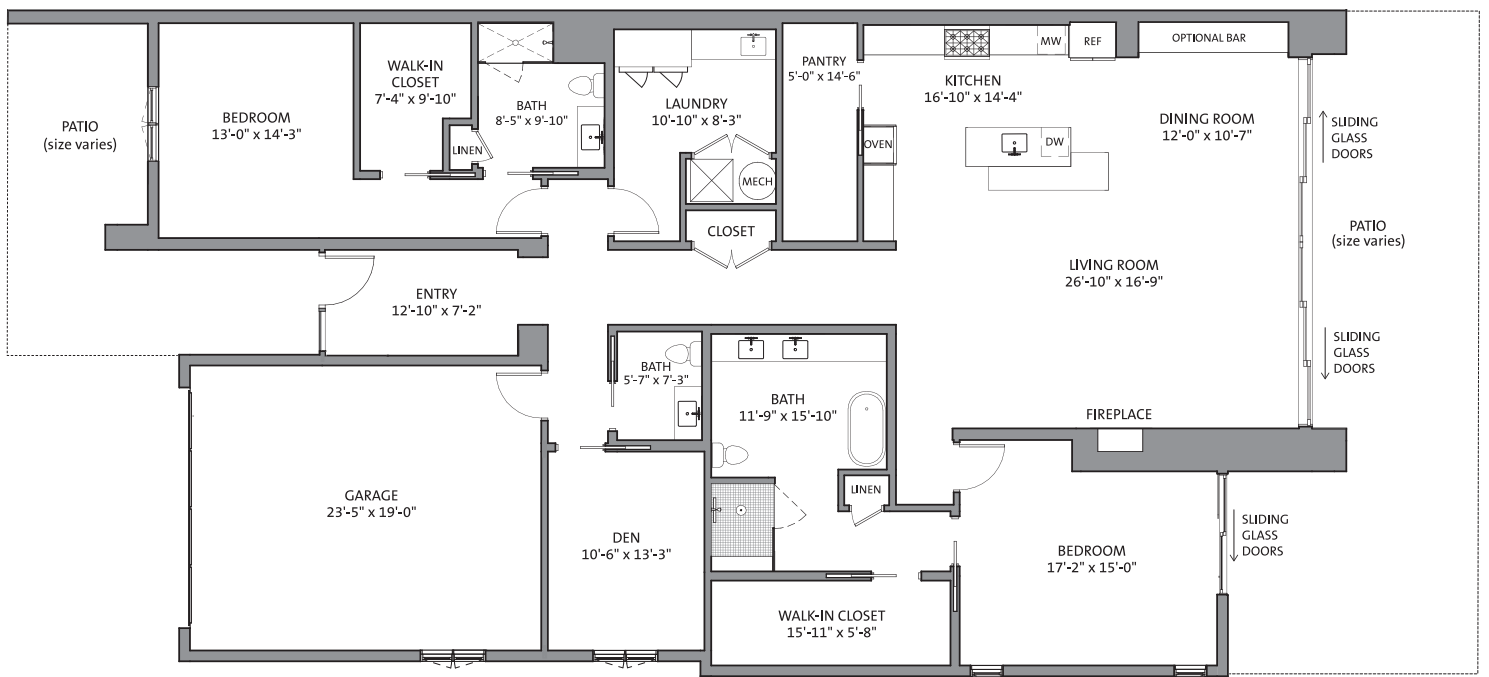

Orvieto

NEW VILLA HOME

Two Bedroom

Two Bath

1,456 Square Feet*

*Square footage and room dimensions subject to change without notice.

Montalcino

NEW VILLA HOME

Two Bedroom Plus Den

Two Bath

1,751 Square Feet*

*Square footage and room dimensions subject to change without notice.

Tramonti I

NEW VILLA HOME

Two Bedroom Plus Den
Two and One-Half Bath
2,372 Square Feet*

*Square footage and room dimensions subject to change without notice.

Positano

NEW VILLA HOME

Two Bedroom Plus Den

Two Bath

2,000 Square Feet*

*Square footage and room dimensions subject to change without notice.

Ravello II

NEW VILLA HOME

Two Bedroom Plus Den
Two and One-Half Bath
2,706 Square Feet*

*Square footage and room dimensions subject to change without notice.