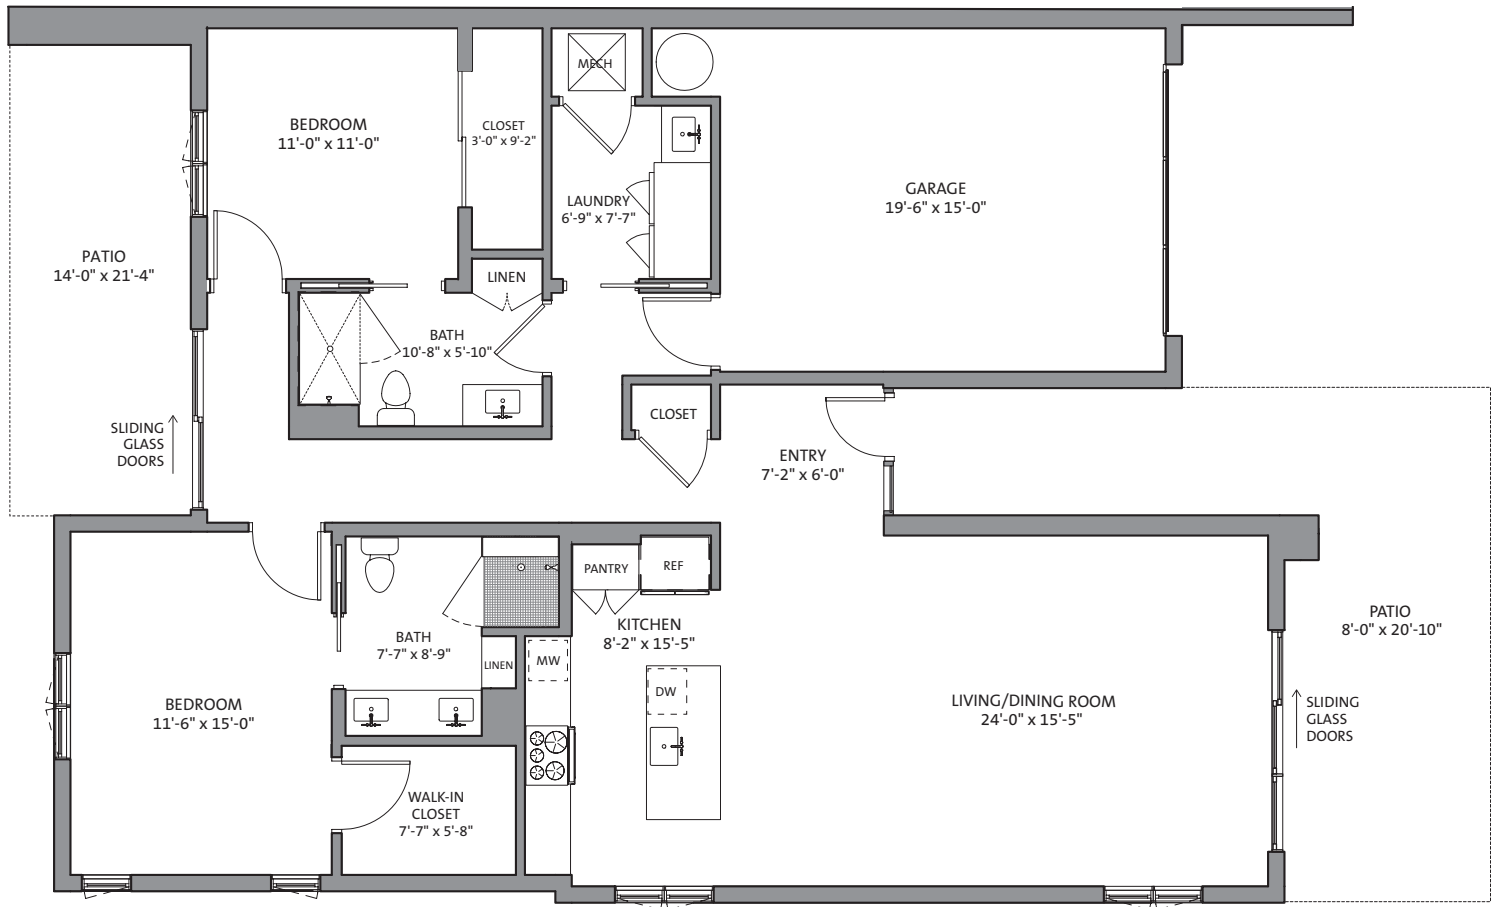

Orvieto

NEW VILLA HOME

Two Bedroom

Two Bath

1,456 Square Feet*

*Square footage and room dimensions subject to change without notice.

Montalcino

NEW VILLA HOME

Two Bedroom Plus Den

Two Bath

1,751 Square Feet*

*Square footage and room dimensions subject to change without notice.

Tramonti I

NEW VILLA HOME

Two Bedroom Plus Den
Two and One-Half Bath
2,372 Square Feet*

*Square footage and room dimensions subject to change without notice.

Positano

NEW VILLA HOME

Two Bedroom Plus Den

Two Bath

2,000 Square Feet*

*Square footage and room dimensions subject to change without notice.

Ravello II

NEW VILLA HOME

Two Bedroom Plus Den
Two and One-Half Bath
2,706 Square Feet*

*Square footage and room dimensions subject to change without notice.