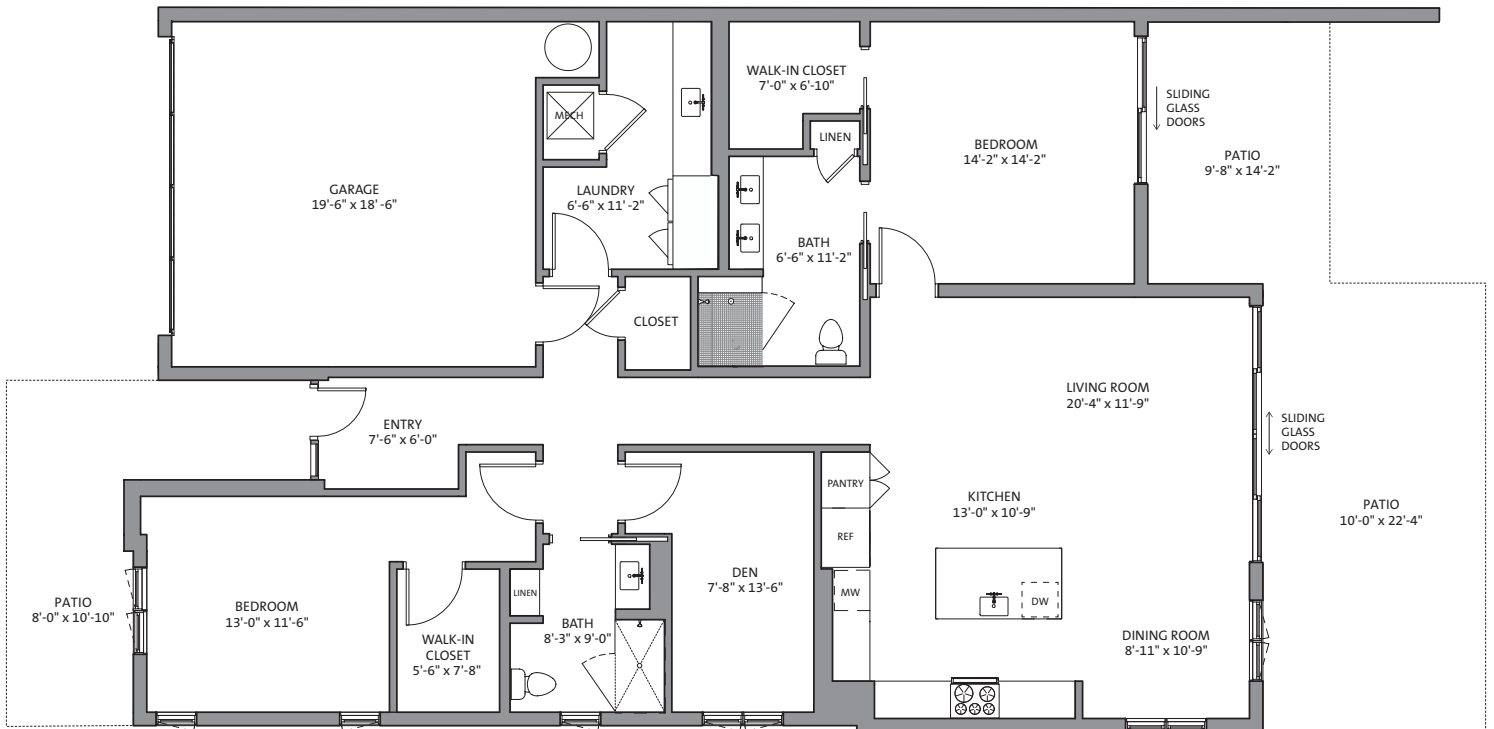

Orvieto

NEW VILLA HOME

Two Bedroom

Two Bath

1,456 Square Feet*

*Square footage and room dimensions subject to change without notice.

Montalcino

NEW VILLA HOME

Two Bedroom Plus Den

Two Bath

1,751 Square Feet*

*Square footage and room dimensions subject to change without notice.

Tramonti I

NEW VILLA HOME

Two Bedroom Plus Den
Two and One-Half Bath
2,372 Square Feet*

*Square footage and room dimensions subject to change without notice.

Positano

NEW VILLA HOME

Two Bedroom Plus Den

Two Bath

2,000 Square Feet*

*Square footage and room dimensions subject to change without notice.

Ravello II

NEW VILLA HOME

Two Bedroom Plus Den
Two and One-Half Bath
2,706 Square Feet*

*Square footage and room dimensions subject to change without notice.