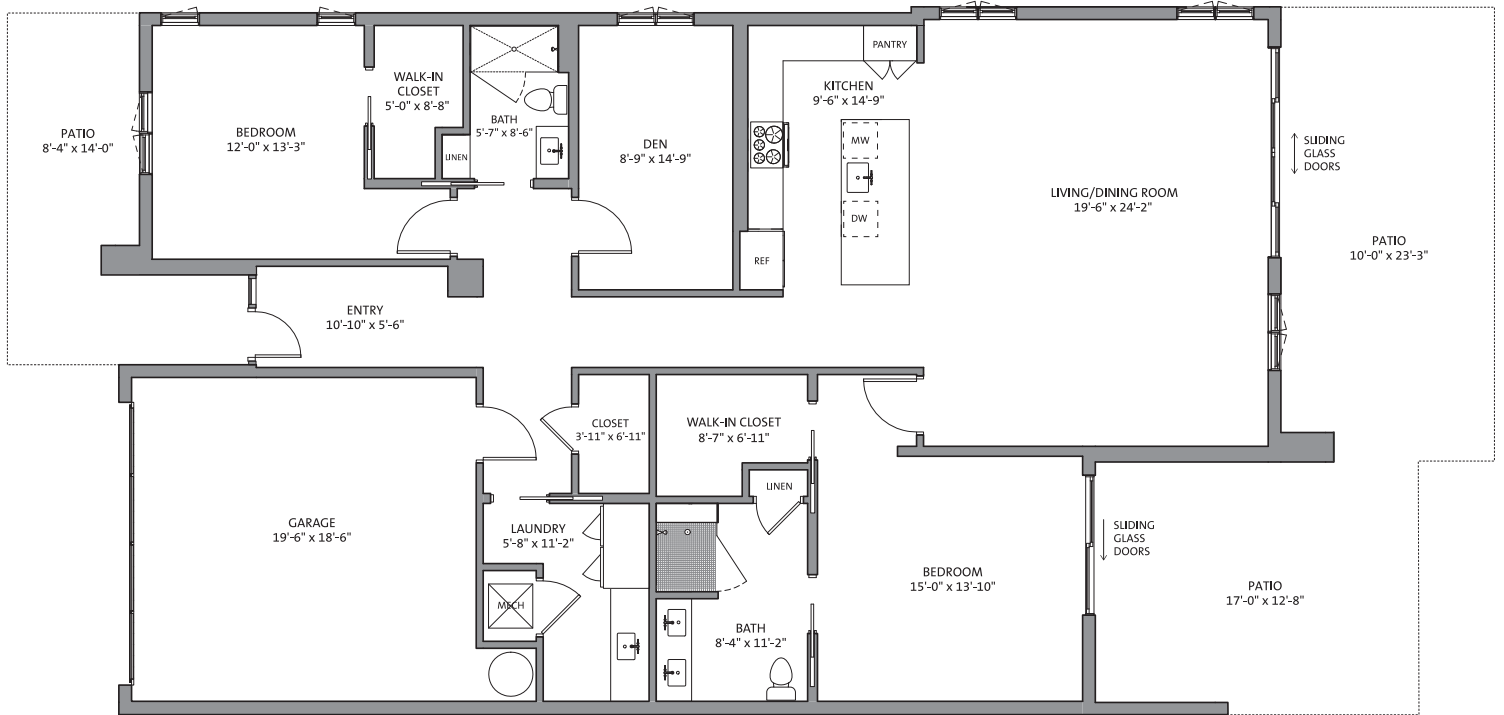

Orvieto

NEW VILLA HOME

Two Bedroom

Two Bath

1,456 Square Feet*

*Square footage and room dimensions subject to change without notice.

Montalcino

NEW VILLA HOME

Two Bedroom Plus Den

Two Bath

1,751 Square Feet*

*Square footage and room dimensions subject to change without notice.

Tramonti I

NEW VILLA HOME

Two Bedroom Plus Den
Two and One-Half Bath
2,372 Square Feet*

*Square footage and room dimensions subject to change without notice.

Positano

NEW VILLA HOME

Two Bedroom Plus Den

Two Bath

2,000 Square Feet*

*Square footage and room dimensions subject to change without notice.

Ravello II

NEW VILLA HOME

Two Bedroom Plus Den
Two and One-Half Bath
2,706 Square Feet*

*Square footage and room dimensions subject to change without notice.