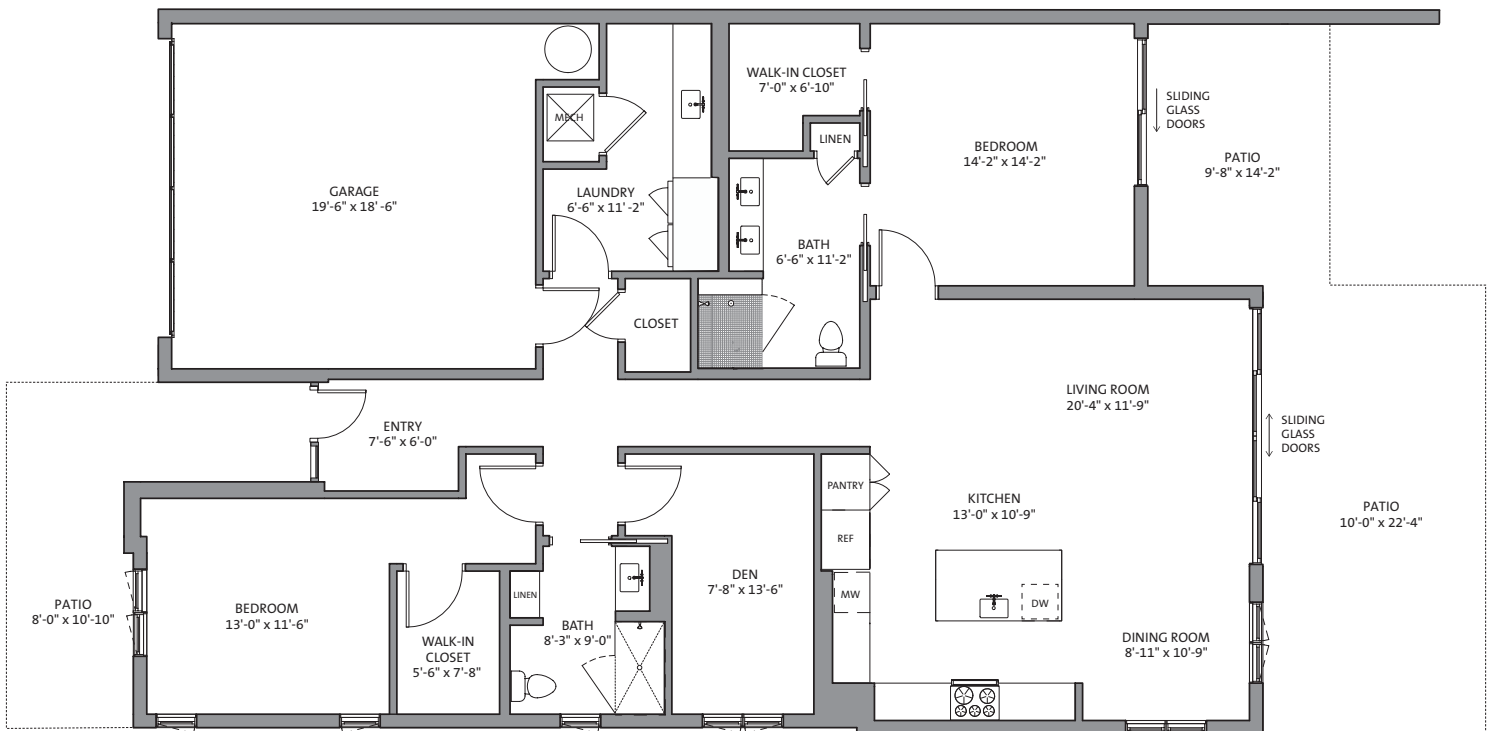

Orvieto

Two Bedroom
Two Bath
1,456 Square Feet*

NEW VILLA HOME

Available for Residency
in 2019

Montalcino

Two Bedroom Plus Den
Two Bath
1,751 Square Feet*

NEW VILLA HOME

Available for Residency
in 2019

Tramonti I

Two Bedroom Plus Den
Two and One-Half Bath
2,372 Square Feet*

NEW VILLA HOME

Available for Residency
in 2019