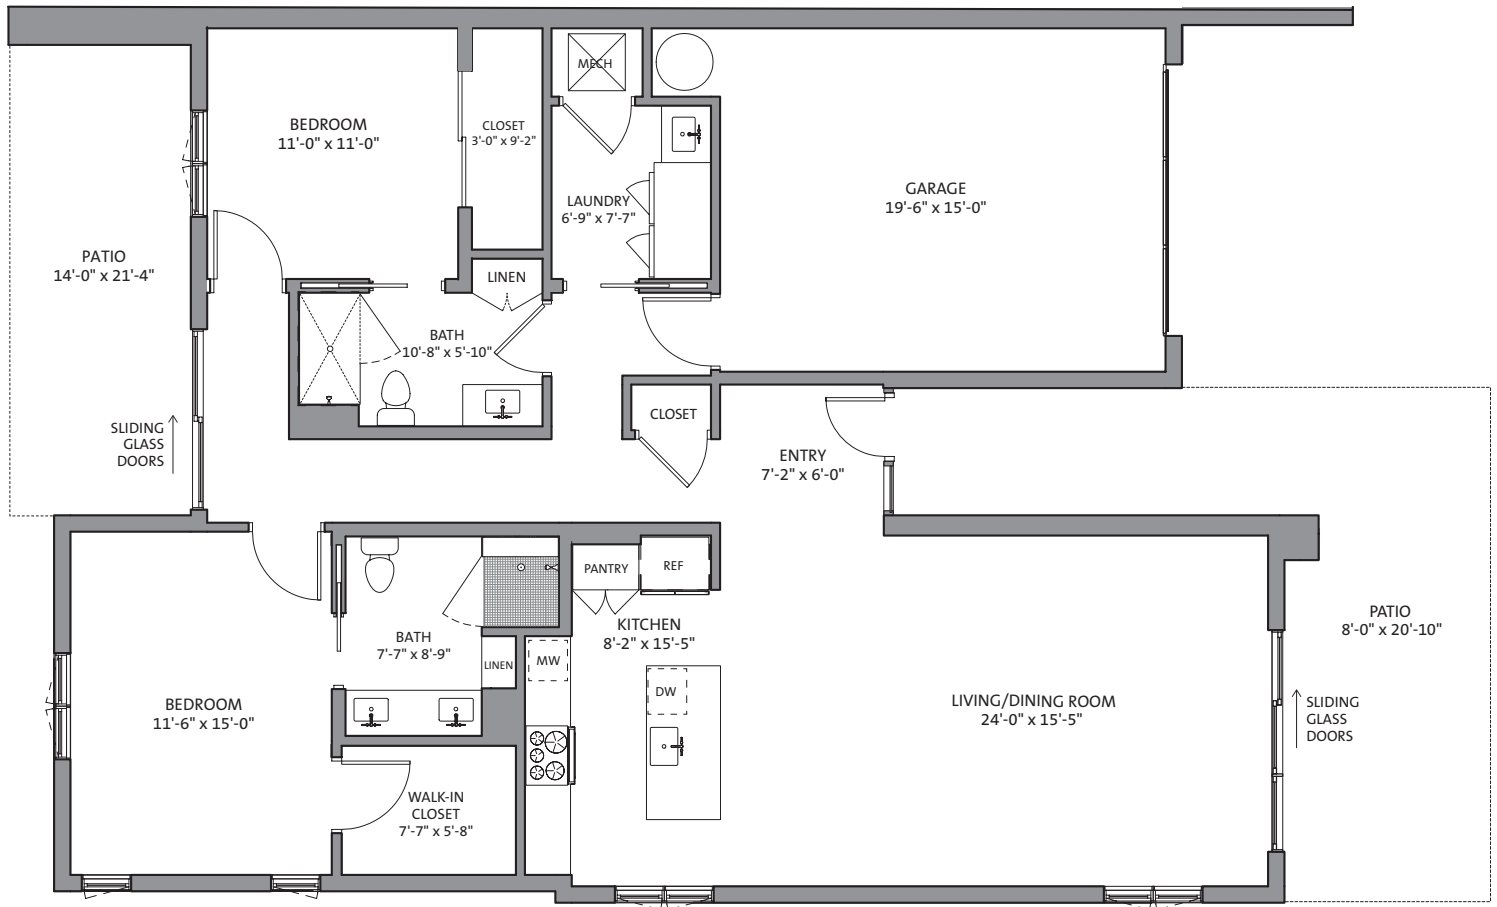

Orvieto

Two Bedroom
Two Bath
1,456 Square Feet*

NEW VILLA HOME

Available for Residency
in 2019

Montalcino

Two Bedroom Plus Den
Two Bath
1,751 Square Feet*

NEW VILLA HOME

Available for Residency
in 2019

Tramonti I

Two Bedroom Plus Den
Two and One-Half Bath
2,372 Square Feet*

NEW VILLA HOME

Available for Residency
in 2019