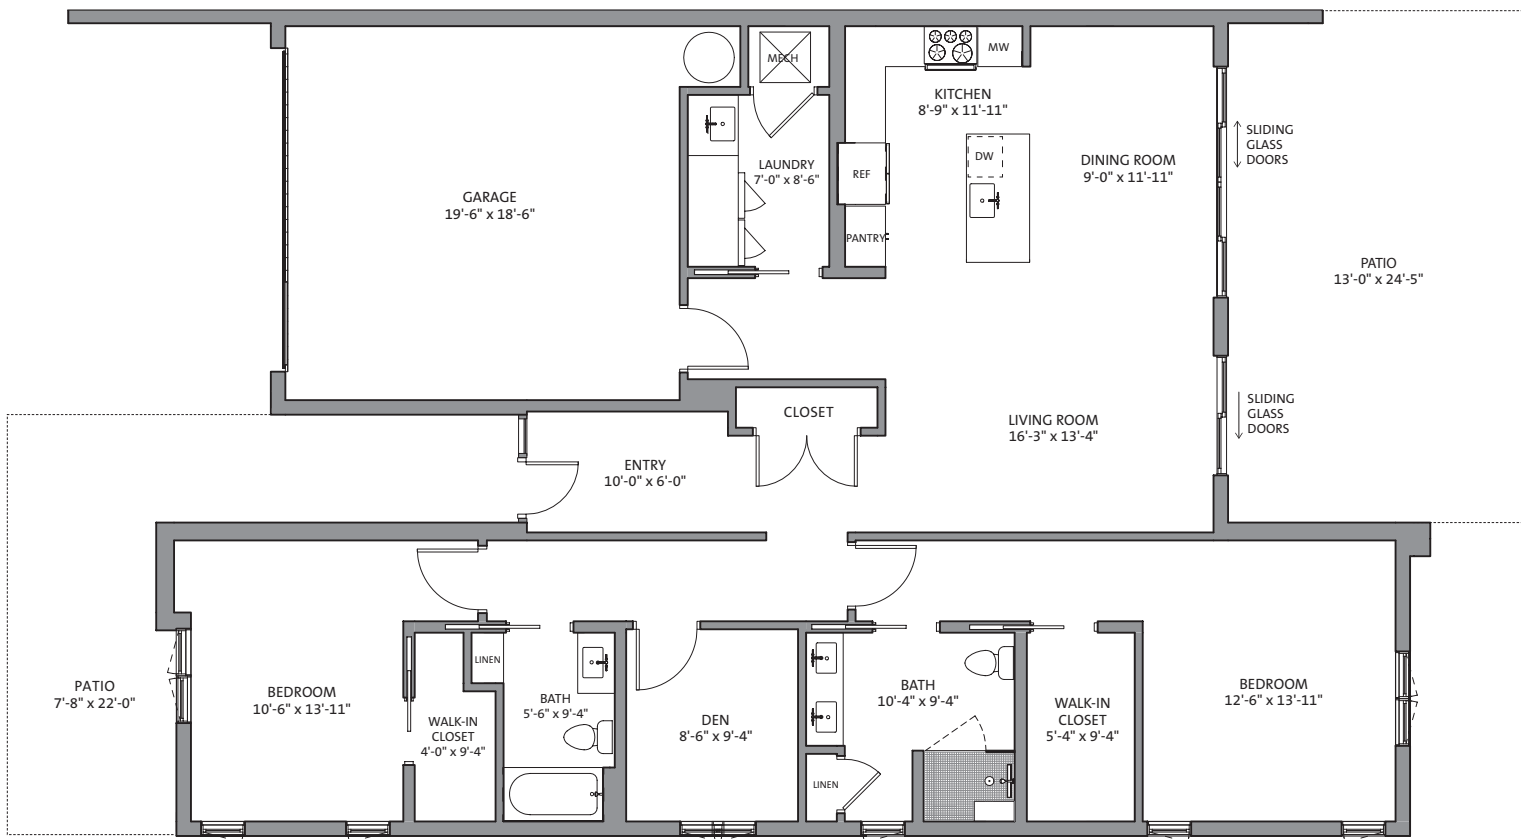

Orvieto

Two Bedroom
Two Bath
1,456 Square Feet*

NEW VILLA HOME

Available for Residency
in 2019

Livorno

Two Bedroom Plus Den
Two Bath
1,667 Square Feet*

NEW VILLA HOME

Available for Residency
in 2019

Tramonti I

Two Bedroom Plus Den
Two and One-Half Bath
2,372 Square Feet*

NEW VILLA HOME

Available for Residency
in 2019