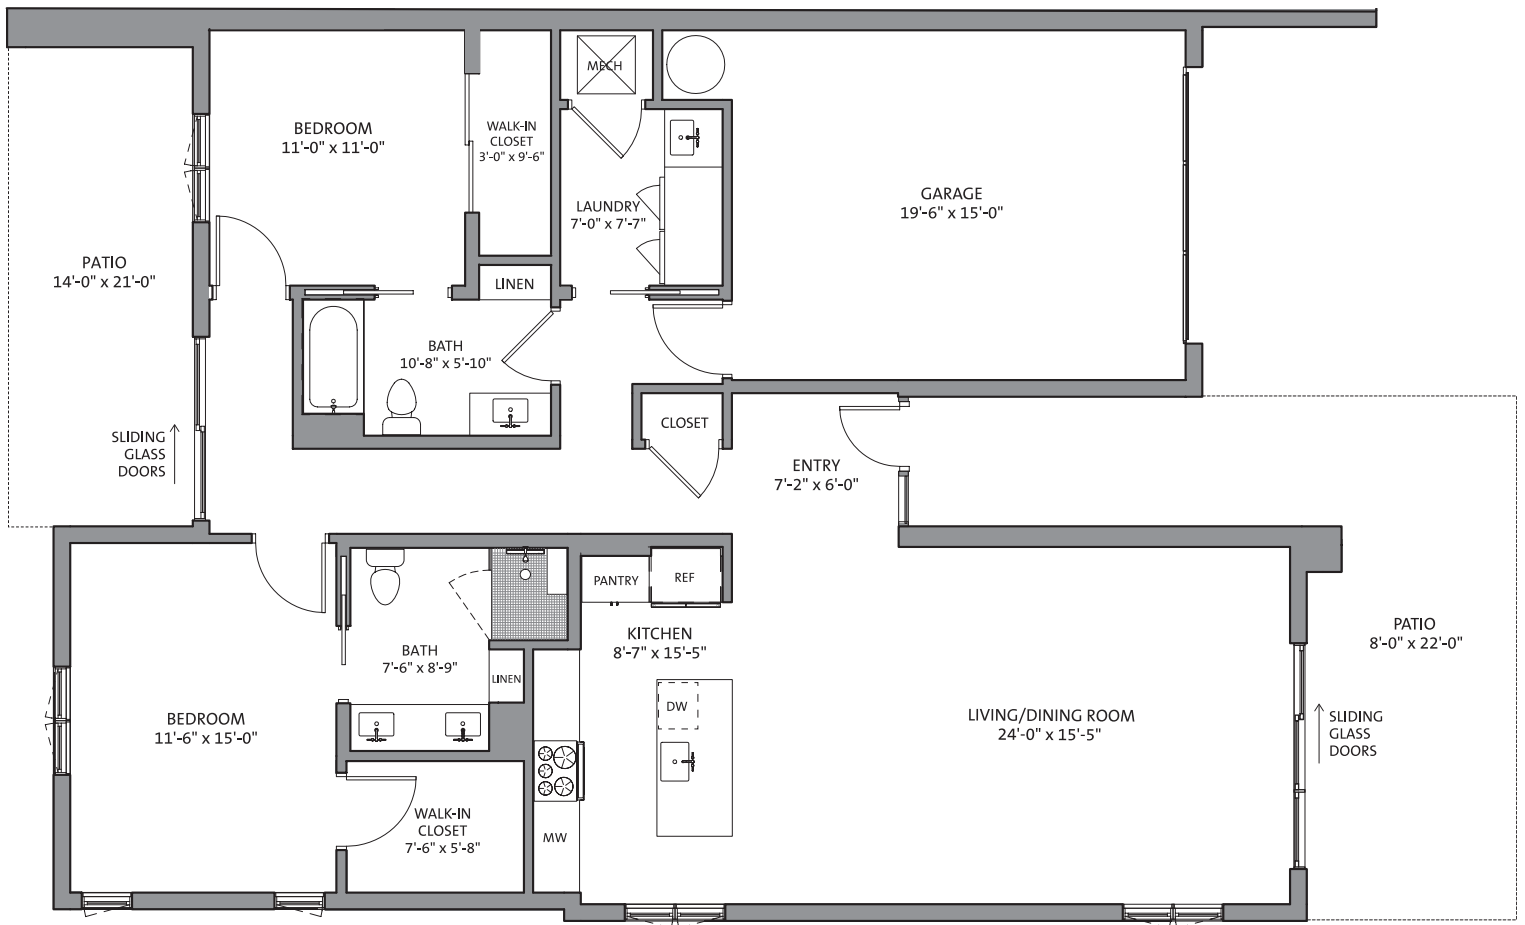

Orvieto

Two Bedroom
Two Bath
1,456 Square Feet*

NEW VILLA HOME

Available for Residency
in 2019

Livorno

Two Bedroom Plus Den
Two Bath
1,667 Square Feet*

NEW VILLA HOME

Available for Residency
in 2019

Tramonti I

Two Bedroom Plus Den
Two and One-Half Bath
2,372 Square Feet*

NEW VILLA HOME

Available for Residency
in 2019